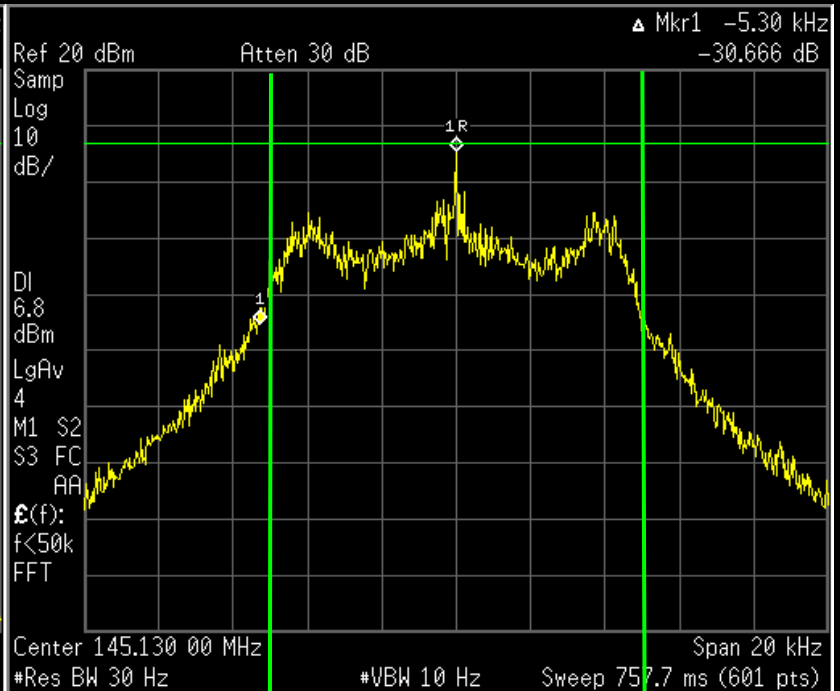

Spectrum Examples - Dstar & FM

10 KHz span in green