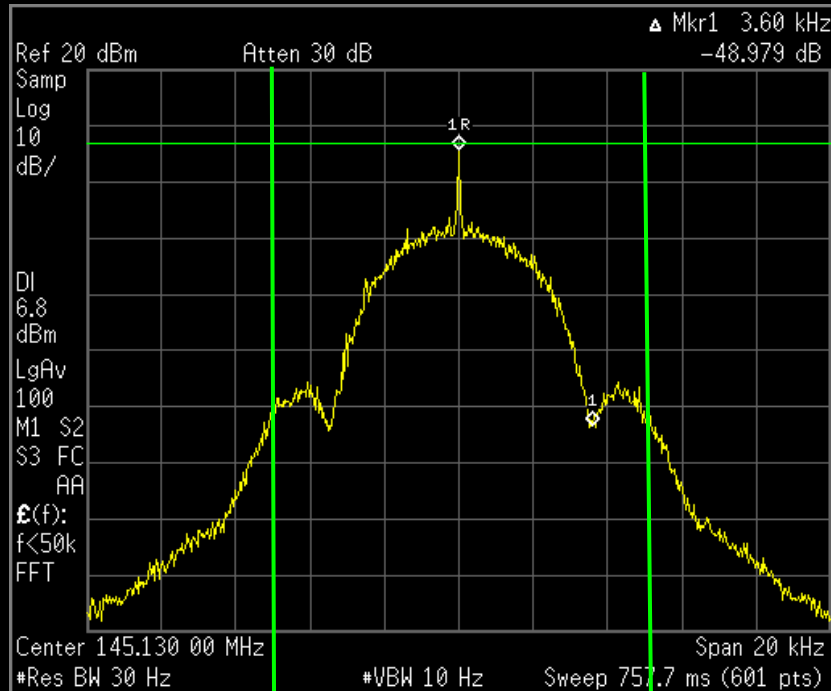

Spectrum Examples - Dstar & FM

10 KHz span in green