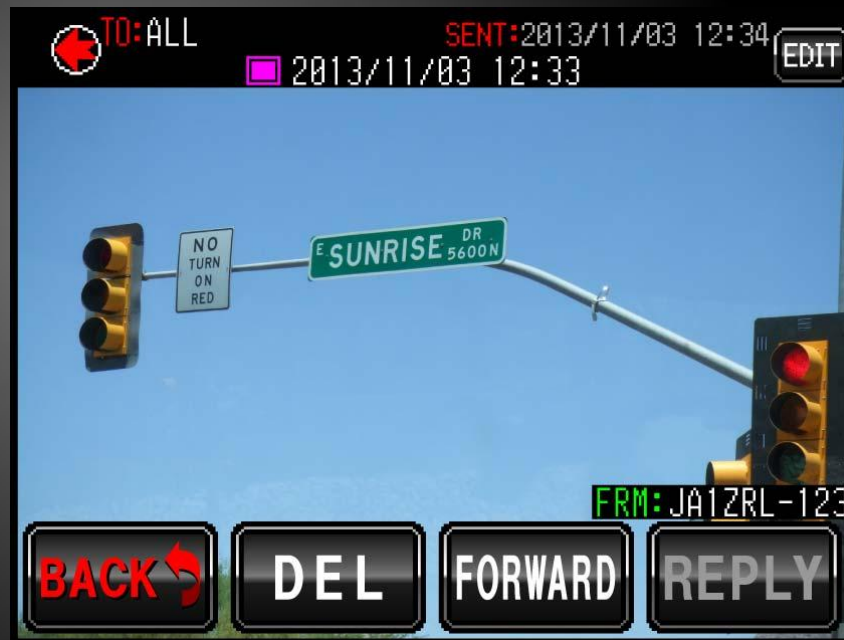

Snapshot Function (Image Data Transmission)

Smart Navigation Function

Enables Real-time location checking at any time

In digital V/D mode, information such as position data is transmitted together with voice signals so the distance and direction to the other stations can be displayed in real-time while communicating with them.