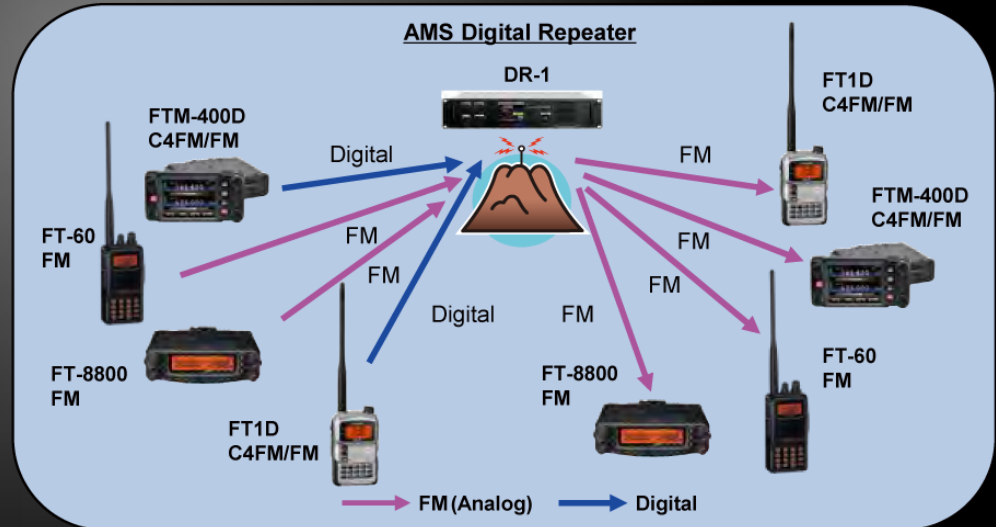

The Choice of C4FM Digital

Compared to other Digital modulations within FDMA, C4FM has excellent communication quality (BER: Bit Error Rate characteristics).

Presently, C4FM is the standard method for professional communication devices in FDMA, and is therefore expected to continue to be the main stream Digital Communication in the future.

Multiple Mode

V/D mode - Voice/Data simultaneous communication mode

Voice FR Mode - Voice Full Rate Mode

Data FR mode - High Speed Data Communication Mode

Analog FM mode

AMS (Automatic Mode Select)

FM Friendly Digital Easy Migration

Digital GM Function (Group Monitor)

Automatically checks whether members registered to a group are within the communication range. Displays information such as the Distance and Orientation for each call sign on the screen.

Snapshot Function (Image Data Transmission)

Smart Navigation Function

Enables Real-time location checking at any time

In digital V/D mode, information such as position data is transmitted together with voice signals so the distance and direction to the other stations can be displayed in real-time while communicating with them.