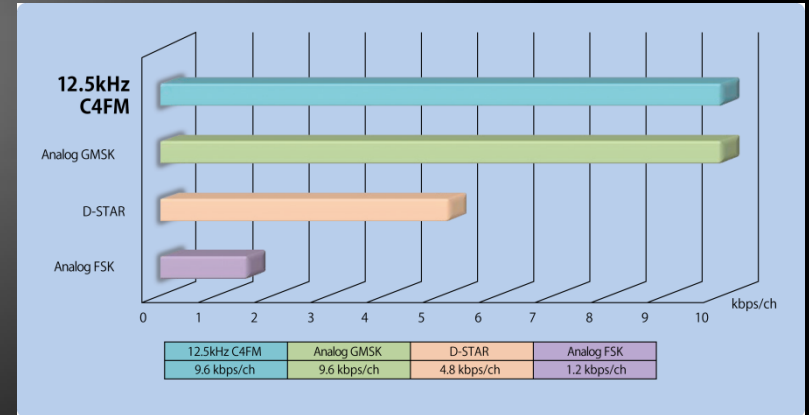

The Choice of C4FM Digital

Compared to other Digital modulations within FDMA, C4FM has excellent communication quality (BER: Bit Error Rate characteristics).

Presently, C4FM is the standard method for professional communication devices in FDMA, and is therefore expected to continue to be the main stream Digital Communication in the future.

Multiple Mode

V/D mode - Voice/Data simultaneous communication mode

Voice FR Mode - Voice Full Rate Mode

Data FR mode - High Speed Data Communication Mode

Analog FM mode

AMS (Automatic Mode Select)

FM Friendly Digital Easy Migration