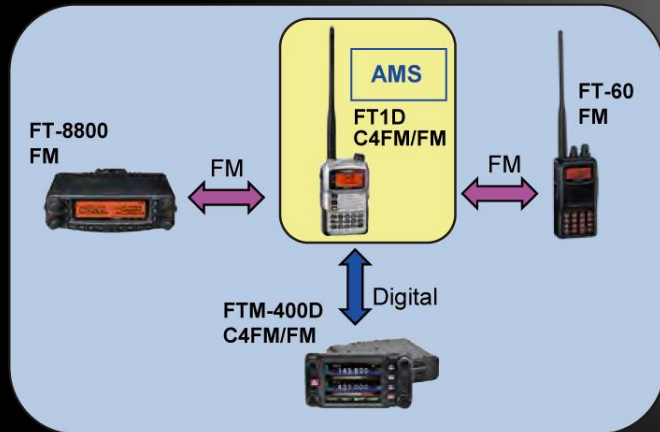

The Choice of C4FM Digital

Compared to other Digital modulations within FDMA, C4FM has excellent communication quality (BER: Bit Error Rate characteristics).

Presently, C4FM is the standard method for professional communication devices in FDMA, and is therefore expected to continue to be the main stream Digital Communication in the future.

Multiple Mode

V/D mode - Voice/Data simultaneous communication mode

Voice FR Mode - Voice Full Rate Mode

Data FR mode - High Speed Data Communication Mode

Analog FM mode

AMS (Automatic Mode Select)

FM Friendly Digital Easy Migration

Digital GM Function (Group Monitor)

Automatically checks whether members registered to a group are within the communication range. Displays information such as the Distance and Orientation for each call sign on the screen.

Snapshot Function (Image Data Transmission)

Smart Navigation Function

Enables Real-time location checking at any time

In digital V/D mode, information such as position data is transmitted together with voice signals so the distance and direction to the other stations can be displayed in real-time while communicating with them.