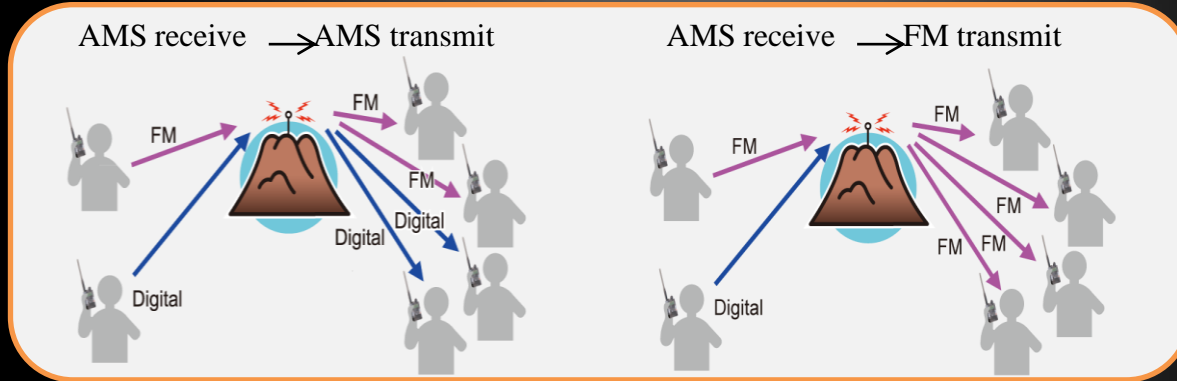

Backtrack Function

Enables navigation to a registered location at the touch of a button. When hiking or camping, simply register your starting point or campsite before departure. The distance and orientation from the current location is displayed on the screen.

DR-1 Repeater - C4FM/Analog FM AMS Repeater

YAESU DR-1 is a Digital/Conventional Analog FM dual mode Repeater that covers VHF & UHF Amateur Radio bands.

Replace your Conventional Analog FM repeater to (1) provide continued use of Conventional Analog FM communication (2) while integrating the use of Digital Communication functions

DR-1 Repeater - Features

- *Modulation Mode:
25 kHz FM, 12.5 kHz C4FM Digital (V/D Mode, VFR Mode, DFR Mode)*
- *System Fusion is not compatible with D-STAR GMSK digital format*
- *Output Power: 50 W / 25 W / 10 W*
- *Large-size Heat-Sink & Cooling Fan to ensure stable Power Output*
- *Emergency Operation: Supports Emergency Battery*

DR-1 Repeater - Features

- *AMS (Automatic Mode Select) function automatically recognizes whether the signal is a C4FM digital or analog FM signal, and transmits using the set communication method.*

- *Built-in large-size monitor speaker with volume control for checking the reception state during setup. The speaker can also be used to constantly monitor the reception state*
- *A microphone terminal is provided on the front panel for use in repeater transmitter tests and to enable use as a base station*