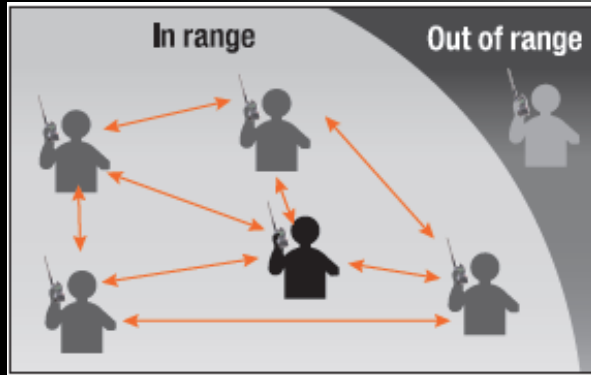

Multiple Mode

V/D mode - Voice/Data simultaneous communication mode

Voice FR Mode - Voice Full Rate Mode

Data FR mode - High Speed Data Communication Mode

Analog FM mode

AMS (Automatic Mode Select)

FM Friendly Digital Easy Migration

Digital GM Function (Group Monitor)

Automatically checks whether members registered to a group are within the communication range. Displays information such as the Distance and Orientation for each call sign on the screen.

Snapshot Function (Image Data Transmission)

Smart Navigation Function

Enables Real-time location checking at any time

In digital V/D mode, information such as position data is transmitted together with voice signals so the distance and direction to the other stations can be displayed in real-time while communicating with them.