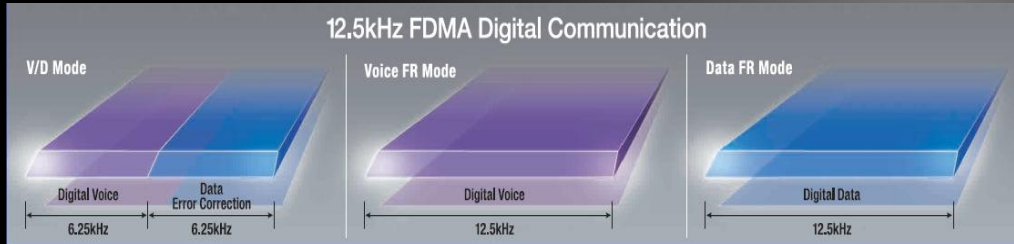

The Choice of C4FM Digital

Compared to other Digital modulations within FDMA, C4FM has excellent communication quality (BER: Bit Error Rate characteristics).

Presently, C4FM is the standard method for professional communication devices in FDMA, and is therefore expected to continue to be the main stream Digital Communication in the future.

Multiple Mode

V/D mode - Voice/Data simultaneous communication mode

Voice FR Mode - Voice Full Rate Mode

Data FR mode - High Speed Data Communication Mode

Analog FM mode

AMS (Automatic Mode Select)

FM Friendly Digital Easy Migration

Digital GM Function (Group Monitor)

Automatically checks whether members registered to a group are within the communication range. Displays information such as the Distance and Orientation for each call sign on the screen.

Snapshot Function (Image Data Transmission)

Smart Navigation Function

Enables Real-time location checking at any time

In digital V/D mode, information such as position data is transmitted together with voice signals so the distance and direction to the other stations can be displayed in real-time while communicating with them.